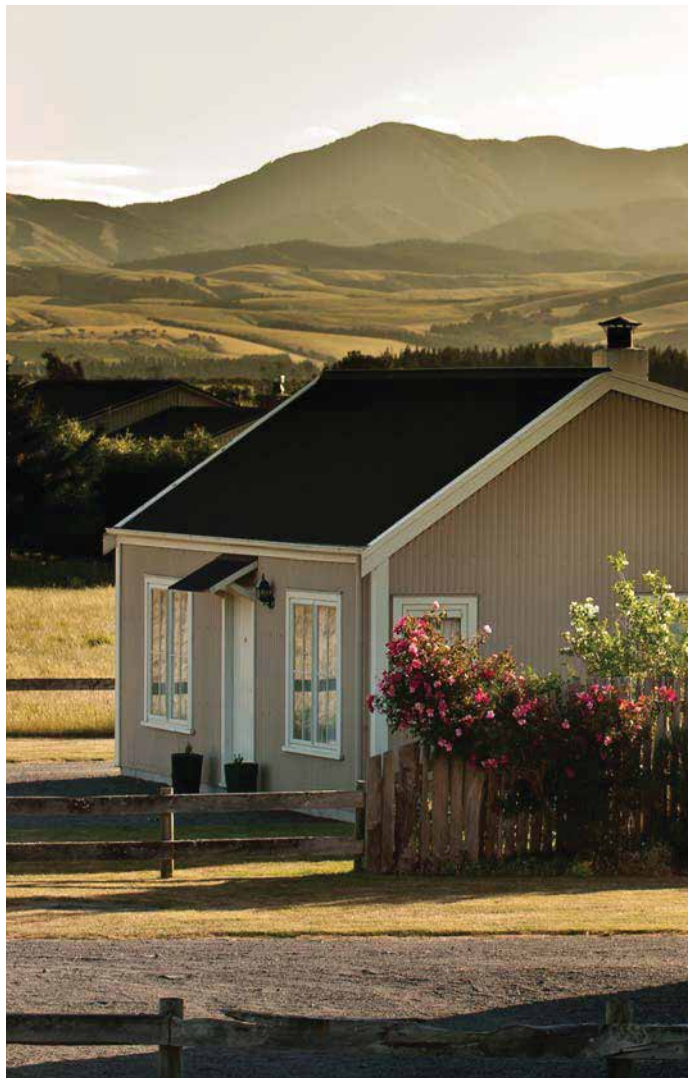

"Your professionalism, flexibility and support was fantastic – we thoroughly enjoyed working with you from the moment we first stepped into Brackenridge."

THE PICK OF
COUNTRY WEDDING VENUES

Photo Credit: We Do Photography

A three minute drive from the Martinborough Square, Brackenridge sits within view of the iconic Haurangi ranges. Reminiscent of early New Zealand station dwellings yet with welcoming stylish interiors, the cottages and studios offer relaxing accommodation options. The main reception venue with open fires and covered verandas complete the Brackenridge picture.