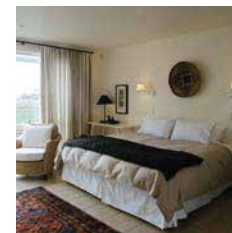

Accommodation

Brackenridge can accommodate up to 84 guests in a mix of two & four bedroom cottages and studios. Complete with continental breakfast provisions.

The Spa - Brackenridge

For the ultimate treat, reserve our relaxing spa lounge to prepare for your big day. Book our beauty therapists for all Bridal & family make up and pampering. You are welcome to bring in your own hair stylist.